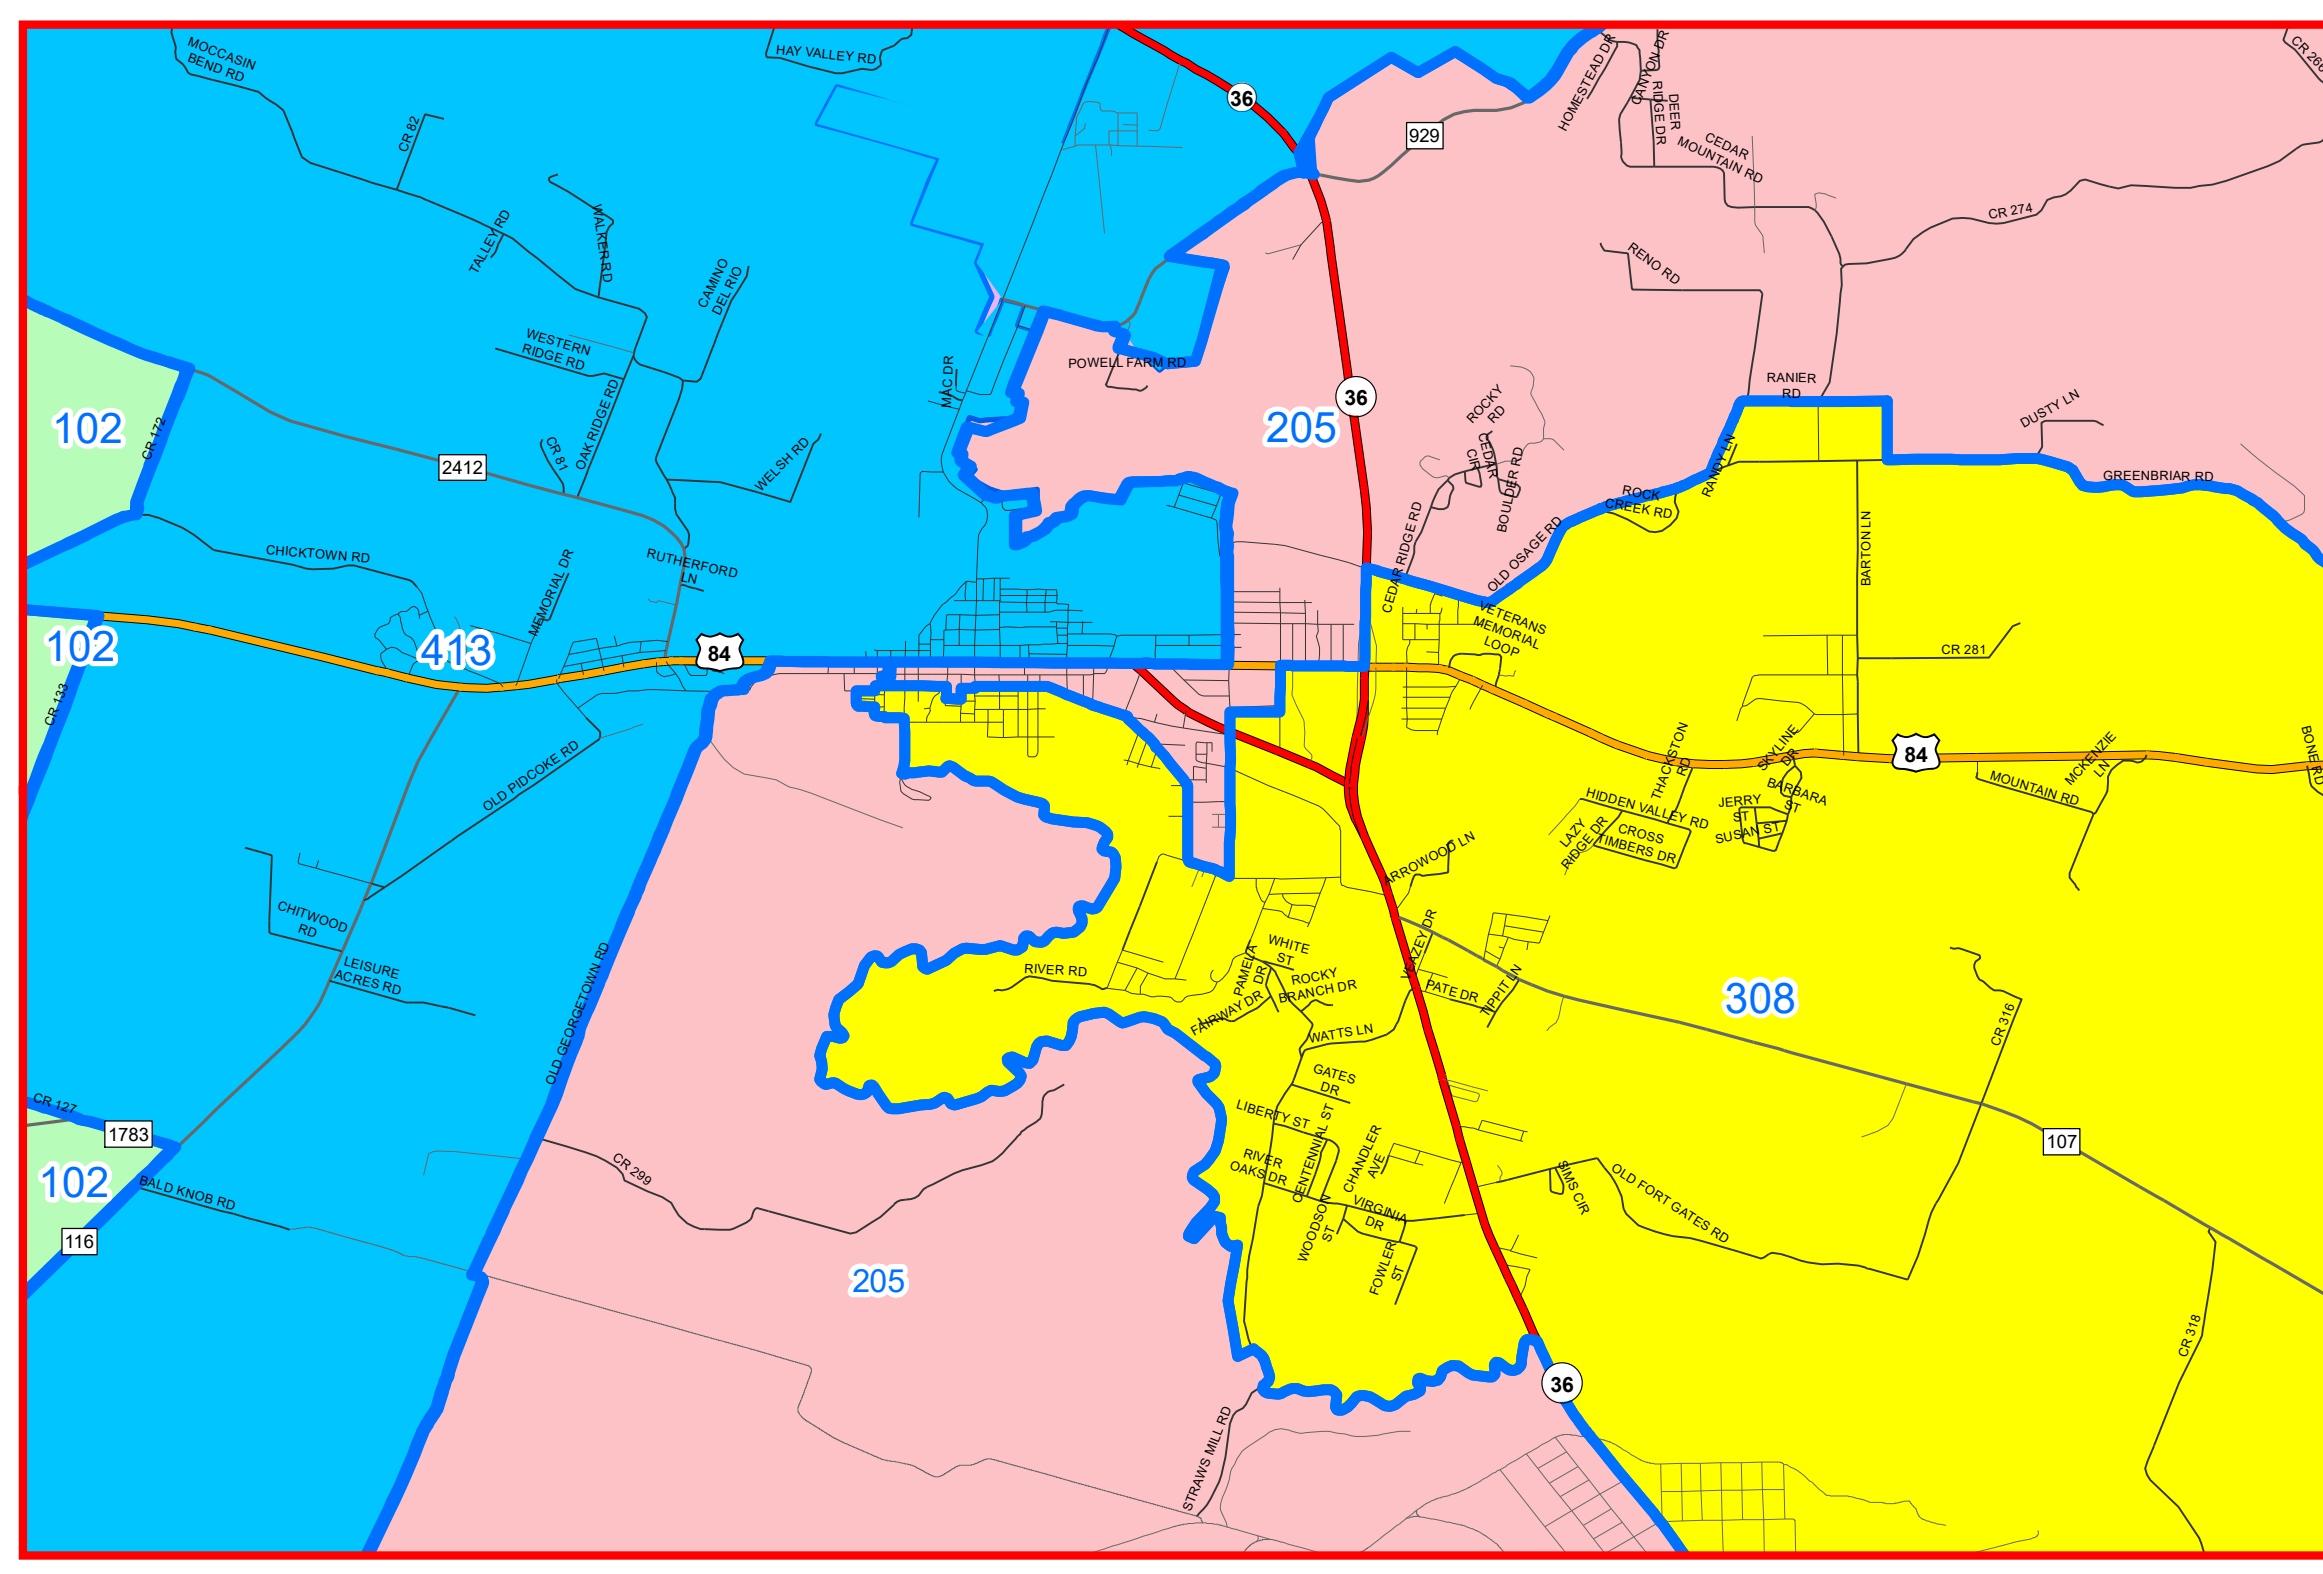

Coryell County Voting Precincts

January 1, 2022

- Voting Precincts
- Commissioner Precinct 1
- Commissioner Precinct 2
- Commissioner Precinct 3
- Commissioner Precinct 4

Gatesville