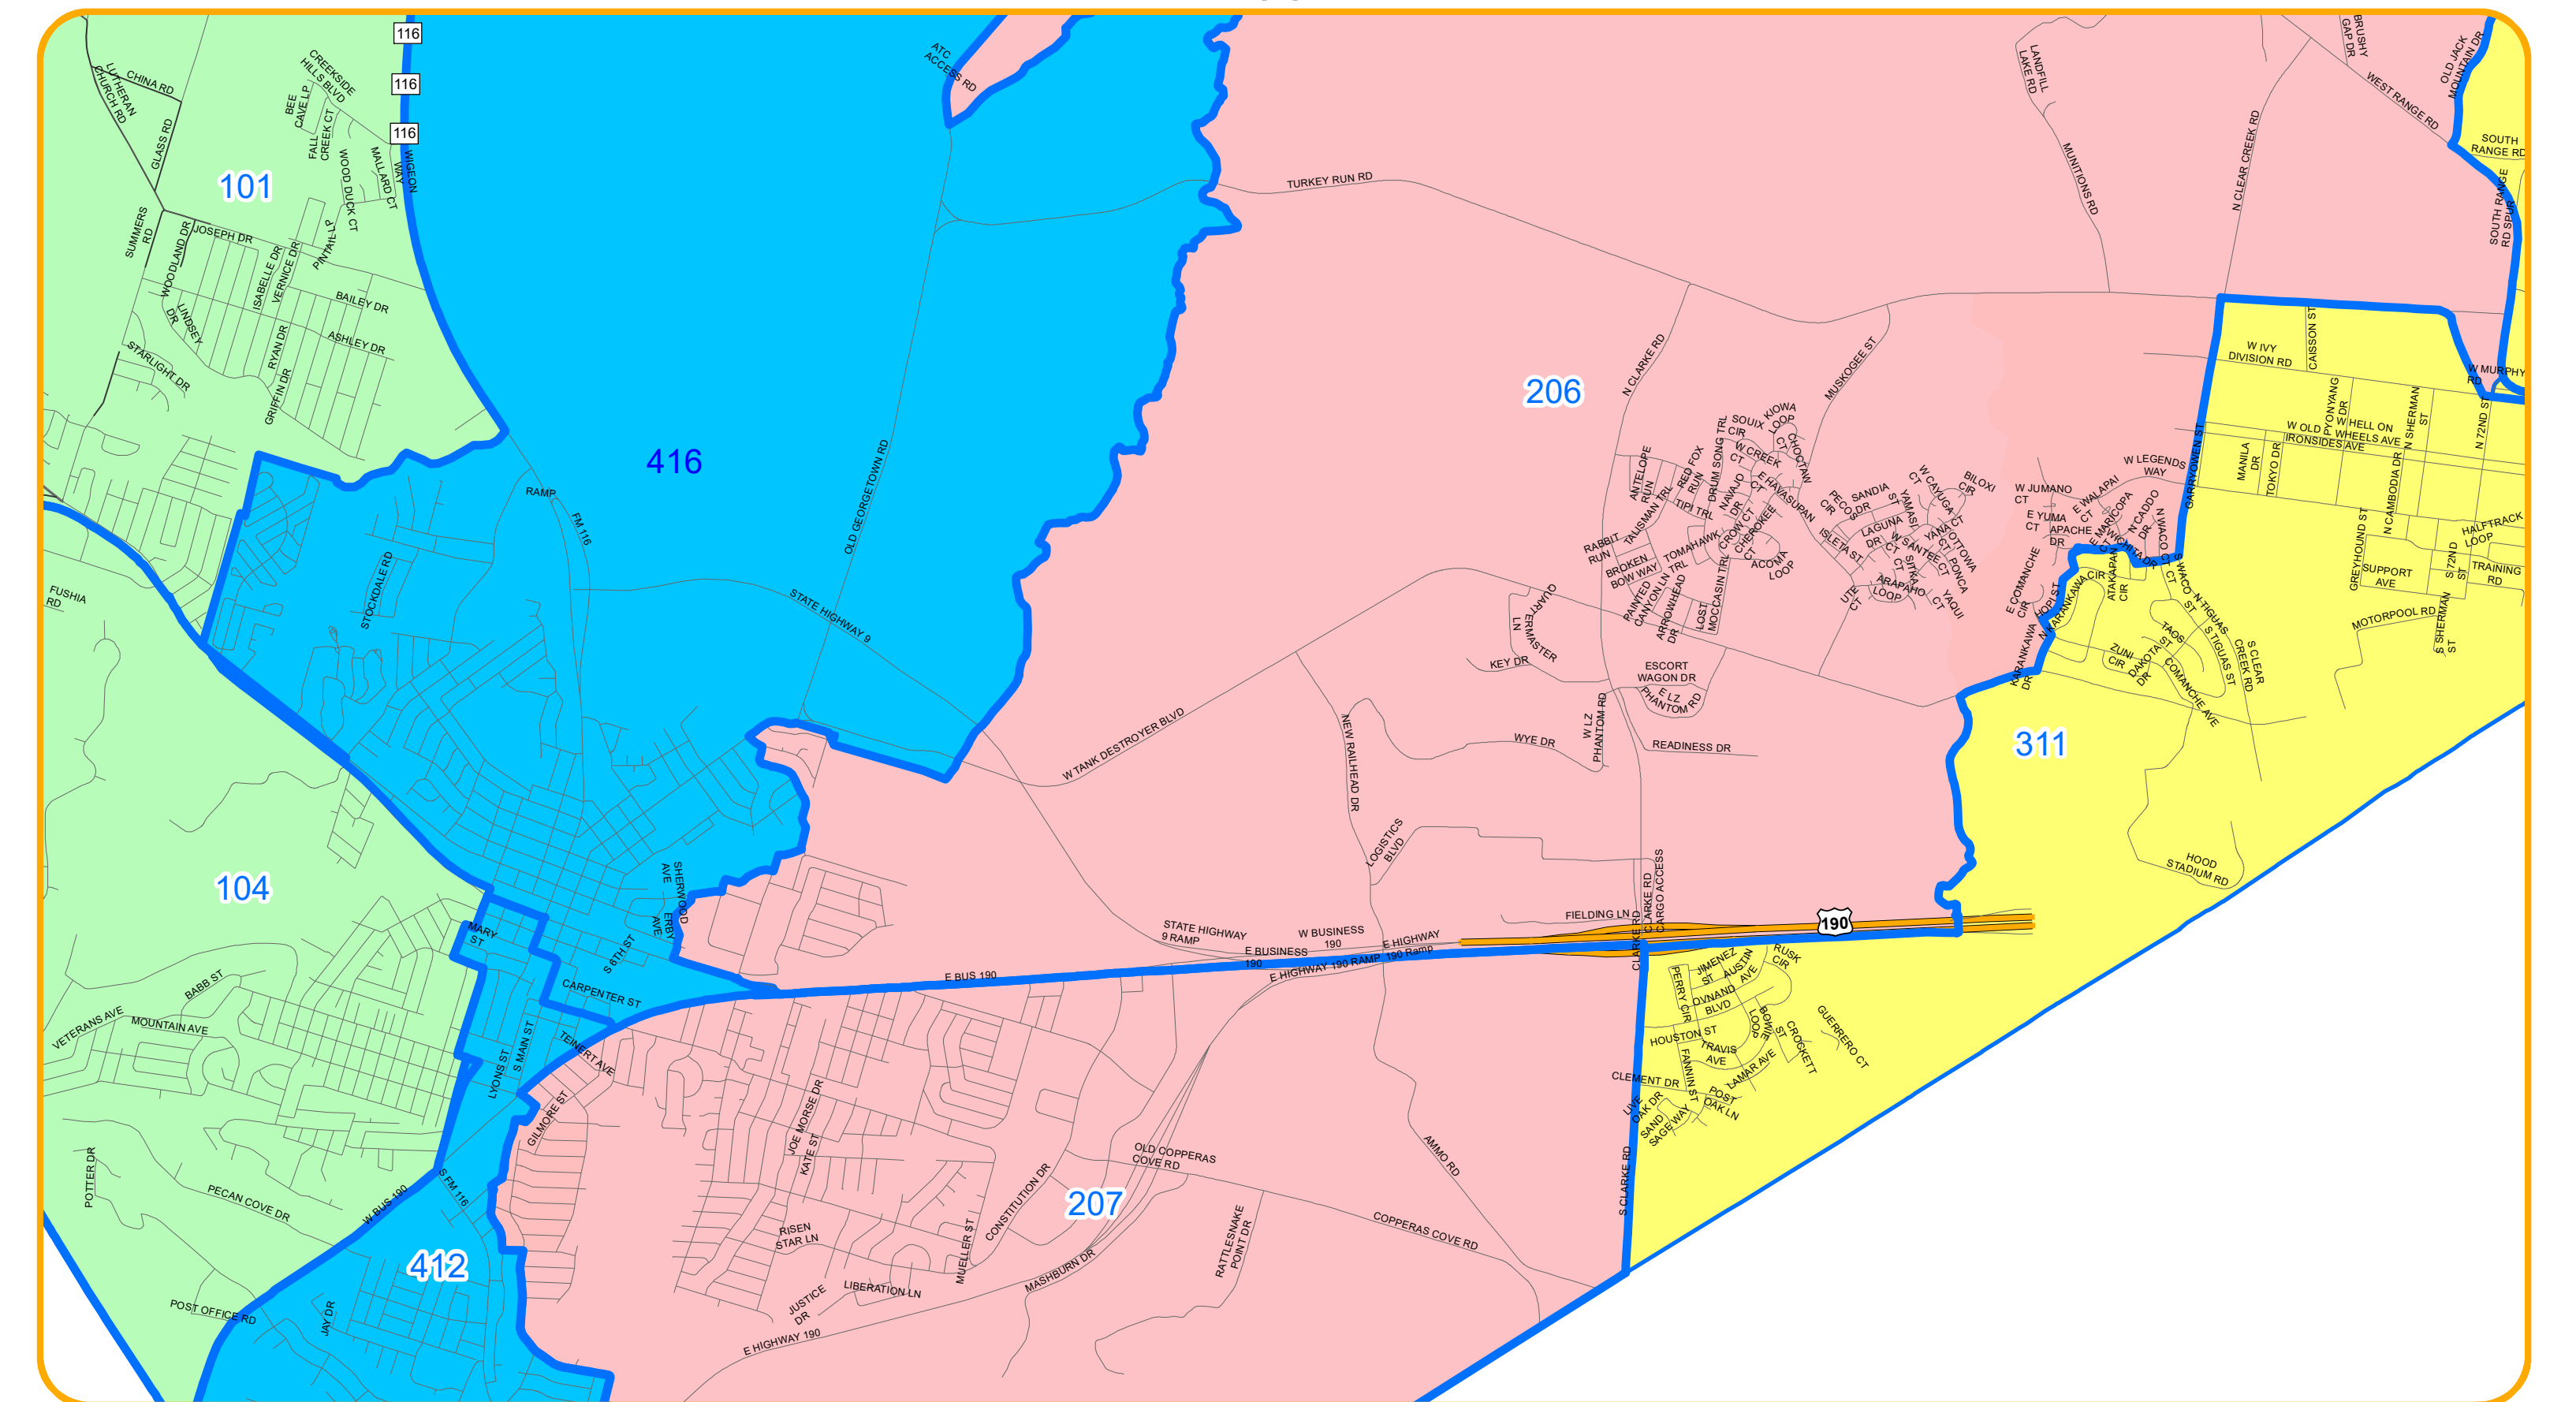

Copperas Cove

Production Date: 12/9/2021